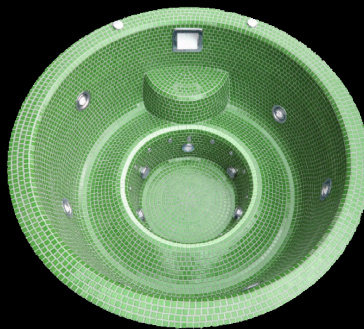

# MOSAIC TILED SPAS

Spas offer fantastic health benefits and an ideal place to unwind. Rigo Spa offer a wide range of mosaic tiled spas for both the domestic and commercial market providing a full design, manufacture, installation and maintenance service. We have a large range of both freeboard and deck level spas which can be offered as a 'one-piece' finished tiled and plumbed spa or for difficult access projects, in sections to ease installations.

## Product features: -

- Fully mosaic tiled in preferred small mosaic finish or similar approved product,
- Self supporting steel structure,
- Full spray foam insulation,
- Fittings installation to suit including recessed stainless steel jet system,
- LED colour changing lighting and
- Choice of air or low voltage electronic controls.
- Various optional extras are available with these products such as water features, balance tanks and lighting effects.

## Freeboard Spa range (fitted with skimmer)

1.8m curved corner, 2m round, 2m octagon, 2.1m x 1.8m and 2.2m x 2.2m square (both with or without  
lounger), 2m x 2.4m oval, 2m x 3m oval, 2.4m round, 2m x 3m octagonal, 2.5m x 3m oval and 2.5m x 3.5m oval.

## Deck Level Spa range (with overflow channel and grating)

2.2m round, 2.5m round, 2.5m octagonal, 2.7m square, 3m round, 2.5m x 3m oval, 2.5m x 3m octagonal, 3.5m round and 3m x 4m oval.

Rigo Spa also offers bespoke design and manufacture where an unusual or 'made to fit' spa is required.